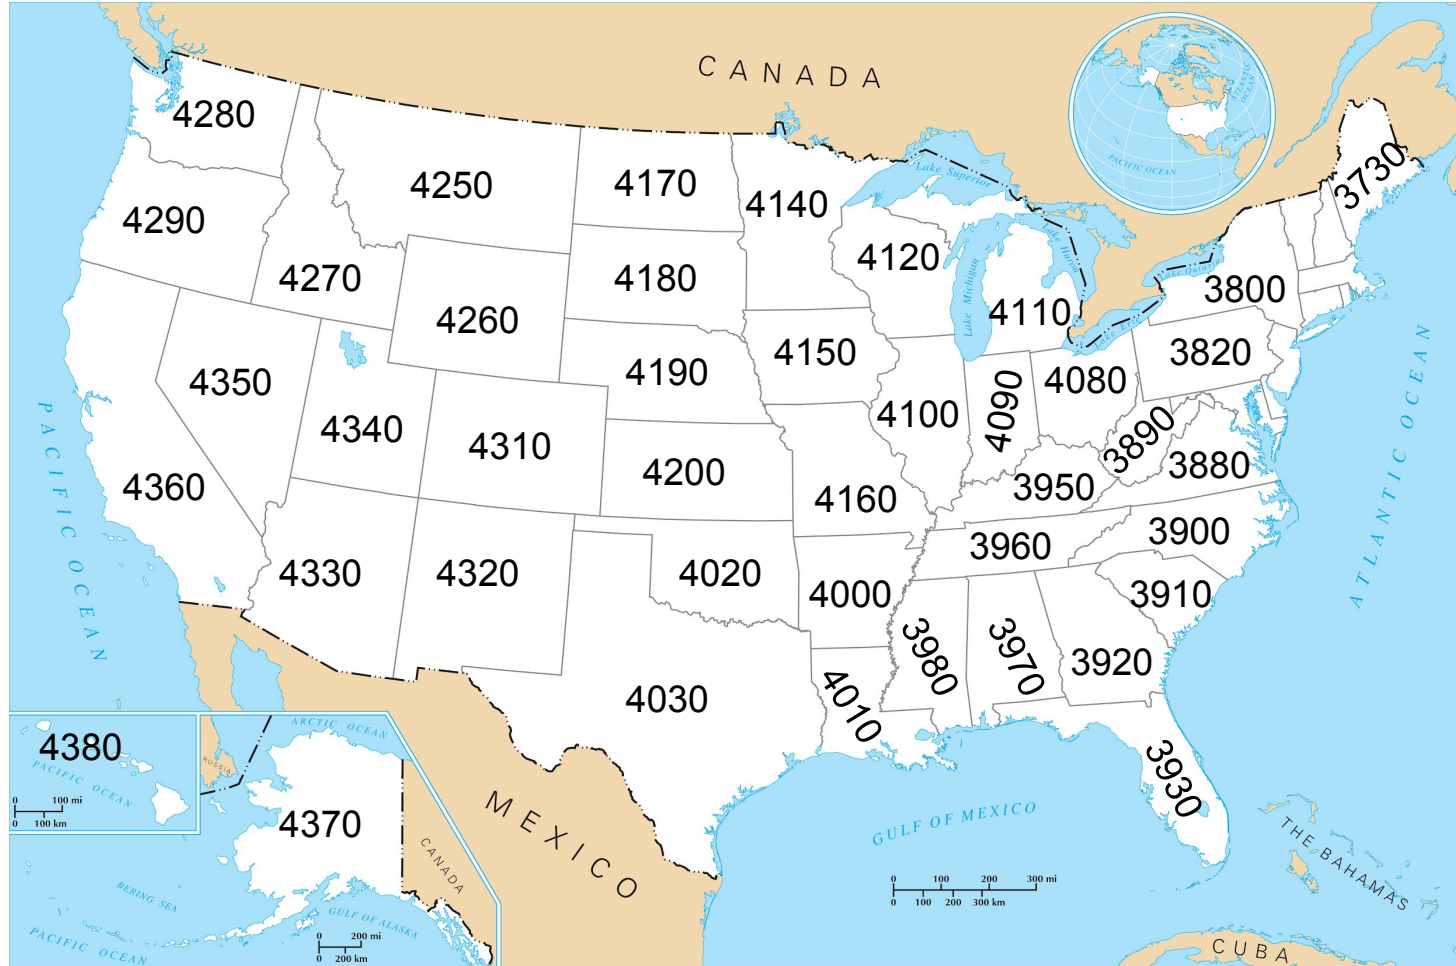

Numeric values for U.S. states, from Class G in the Library of Congress classification schedule

US 3700

CT 3780

DC 3850

DE 3830

MA 3760

MD 3850

NH 3740

NJ 3810

RI 3770

VT 3750

By Tim Kiser, Michigan State University Libraries.
(CC BY 4.0)

Base map: Public domain,
from National Atlas via
Wikimedia Commons.